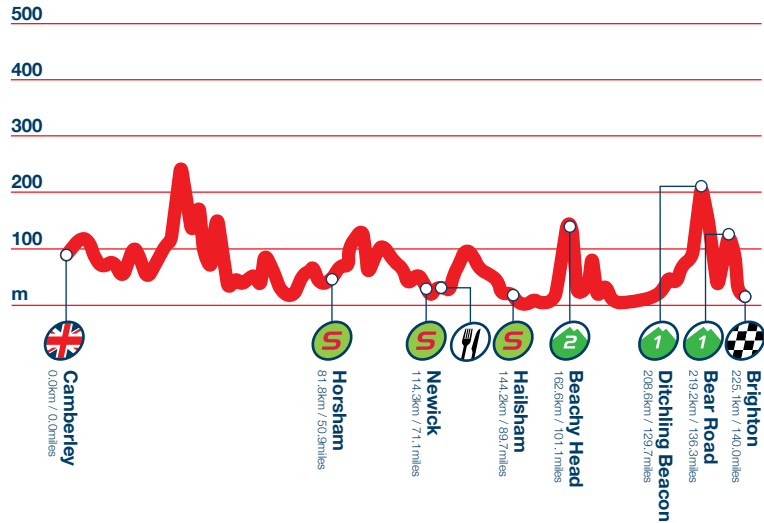

**Stage 7**  
**Camberley to Brighton**  
Saturday 13 September

**Stage profile**

**Route overview**  
Distance of stage 225.1kms / 140 miles