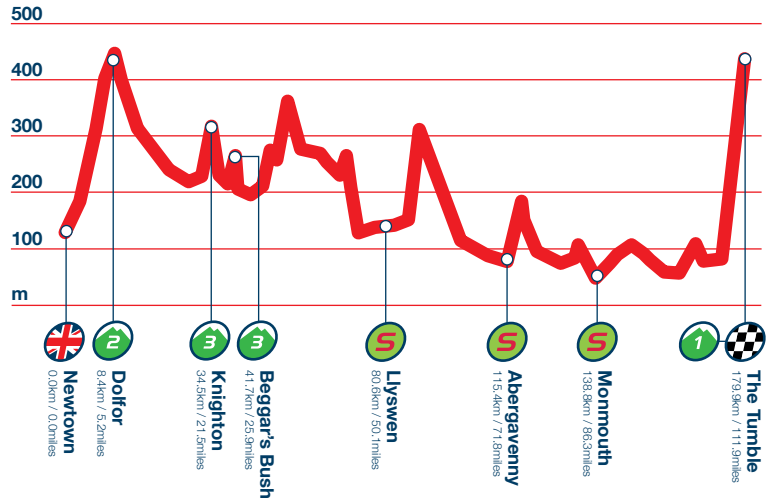

Stage 3
Newtown to The Tumble
Tuesday 9 September

Stage profile

f /ToBcycling

t @TourofBritain #tob2014

ig @thetourcycling

Route overview
Distance of stage 179.9kms / 119.9 miles