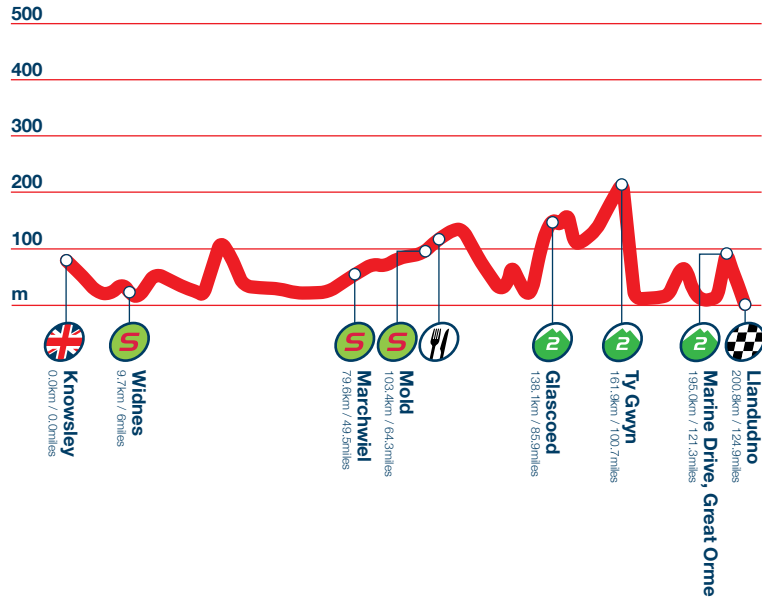

**Stage 2**  
**Knowsley to Llandudno**  
Monday 8 September

**Stage profile**

**Route overview**  
Distance of stage 200.8kms / 124.9 miles