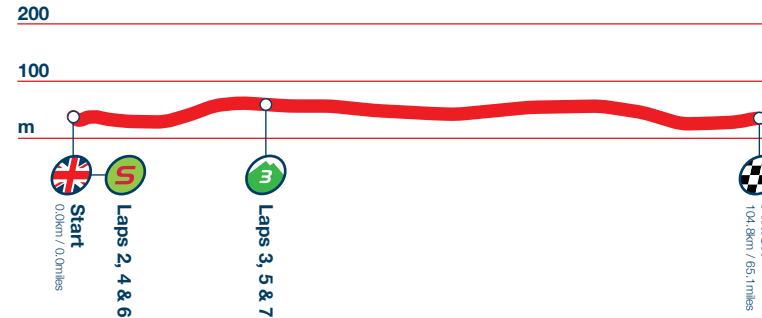

Stage 1
Liverpool city centre
Sunday 7 September

Stage profile

f /ToBcycling

🐦 @TourofBritain #tob2014

📷 @thetourcycling

Route overview

Distance of stage 104.8km (8 laps of 13.1km)